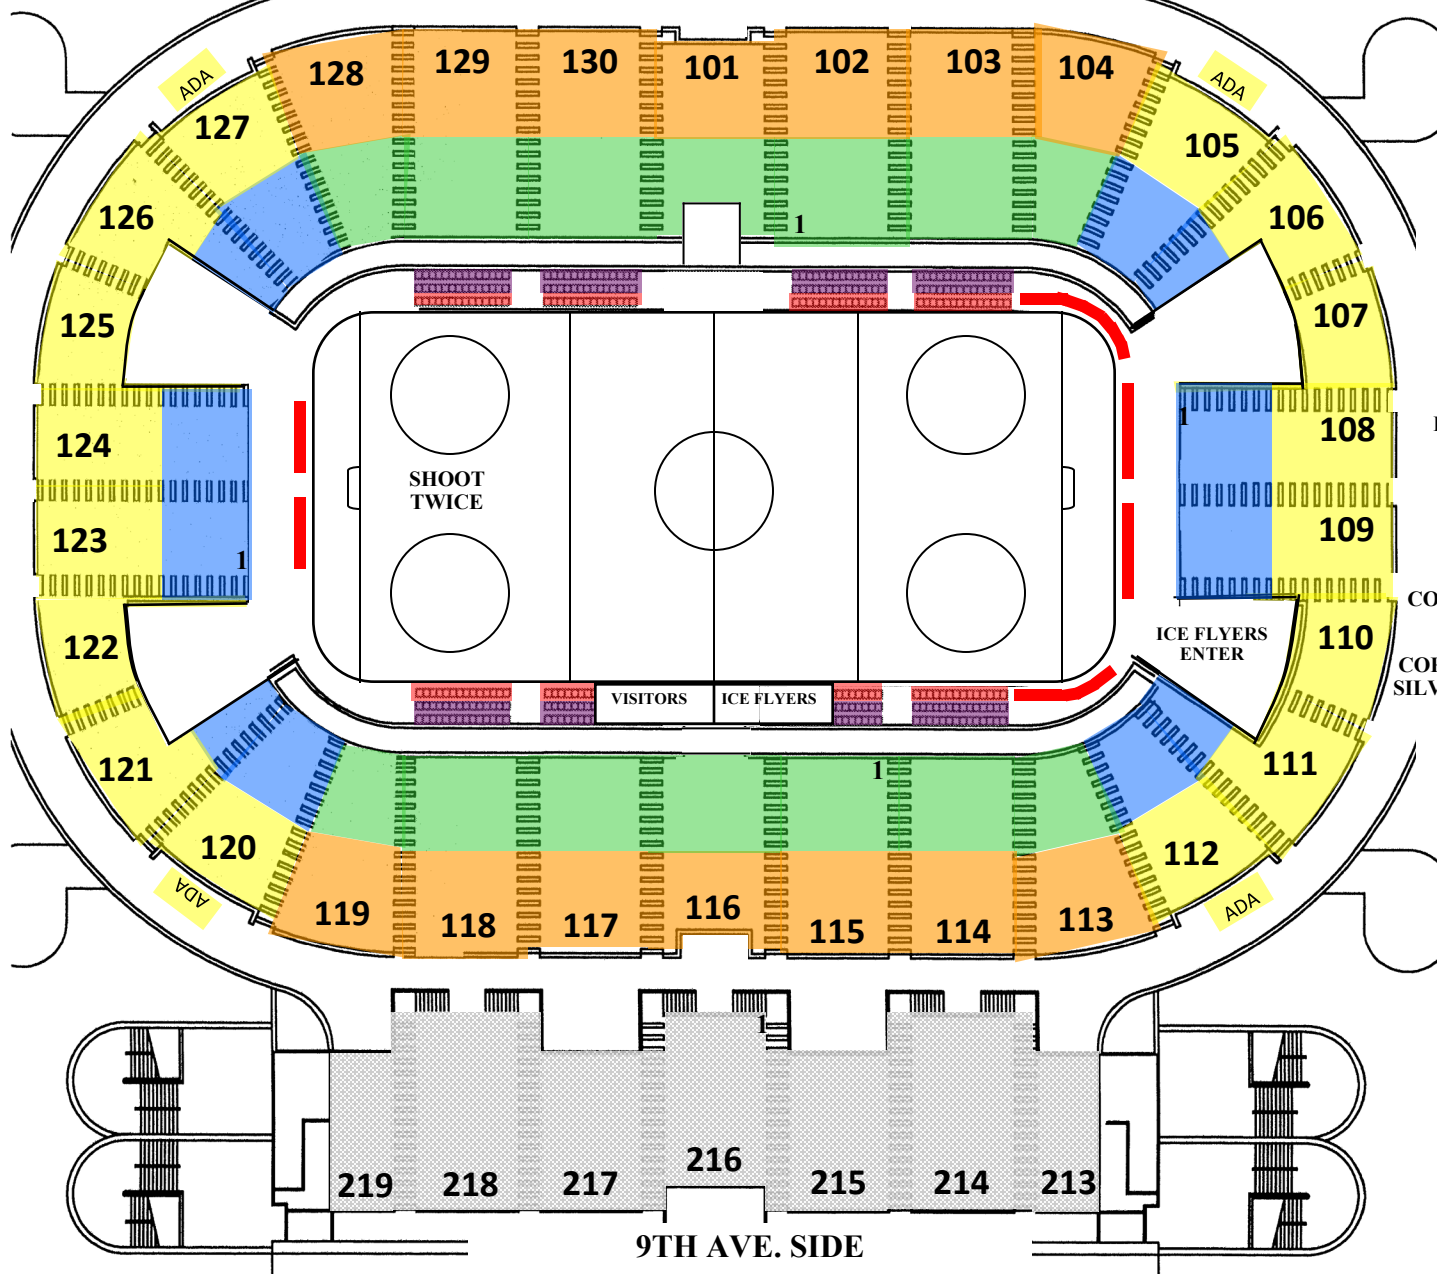

MAIN BOX OFFICE/ALCANIZ SIDE

ICE FLYERS

Monday-Saturday games at 7:05pm

Sunday games at 4:05 pm

	Adult	Military	Kids	College
GLASS DIAMOND	\$32.00	NA	NA	NA
GLASS PLATINUM	\$30.00	NA	NA	NA
CENTER GOLD	\$22.00	\$20.00	\$16.50	NA
CENTER SILVER	\$21.00	\$19.00	\$15.75	NA
CORNER/END GOLD	\$18.00	\$16.00	\$13.50	\$12.00
CORNER/END SILVER & ADA	\$17.00	\$15.00	\$12.75	\$12.00

ALL PRICES GO UP \$2 ON DAY OF GAME EXCEPT NOV.27TH & 30TH \$5 GAMES

Kids Discount for ages 2 to 17.

College Discount limit to 1 ticket per ID.

Military must show ID for discount.

Group tickets go to Ice Flyers office.

9TH AVE. SIDE